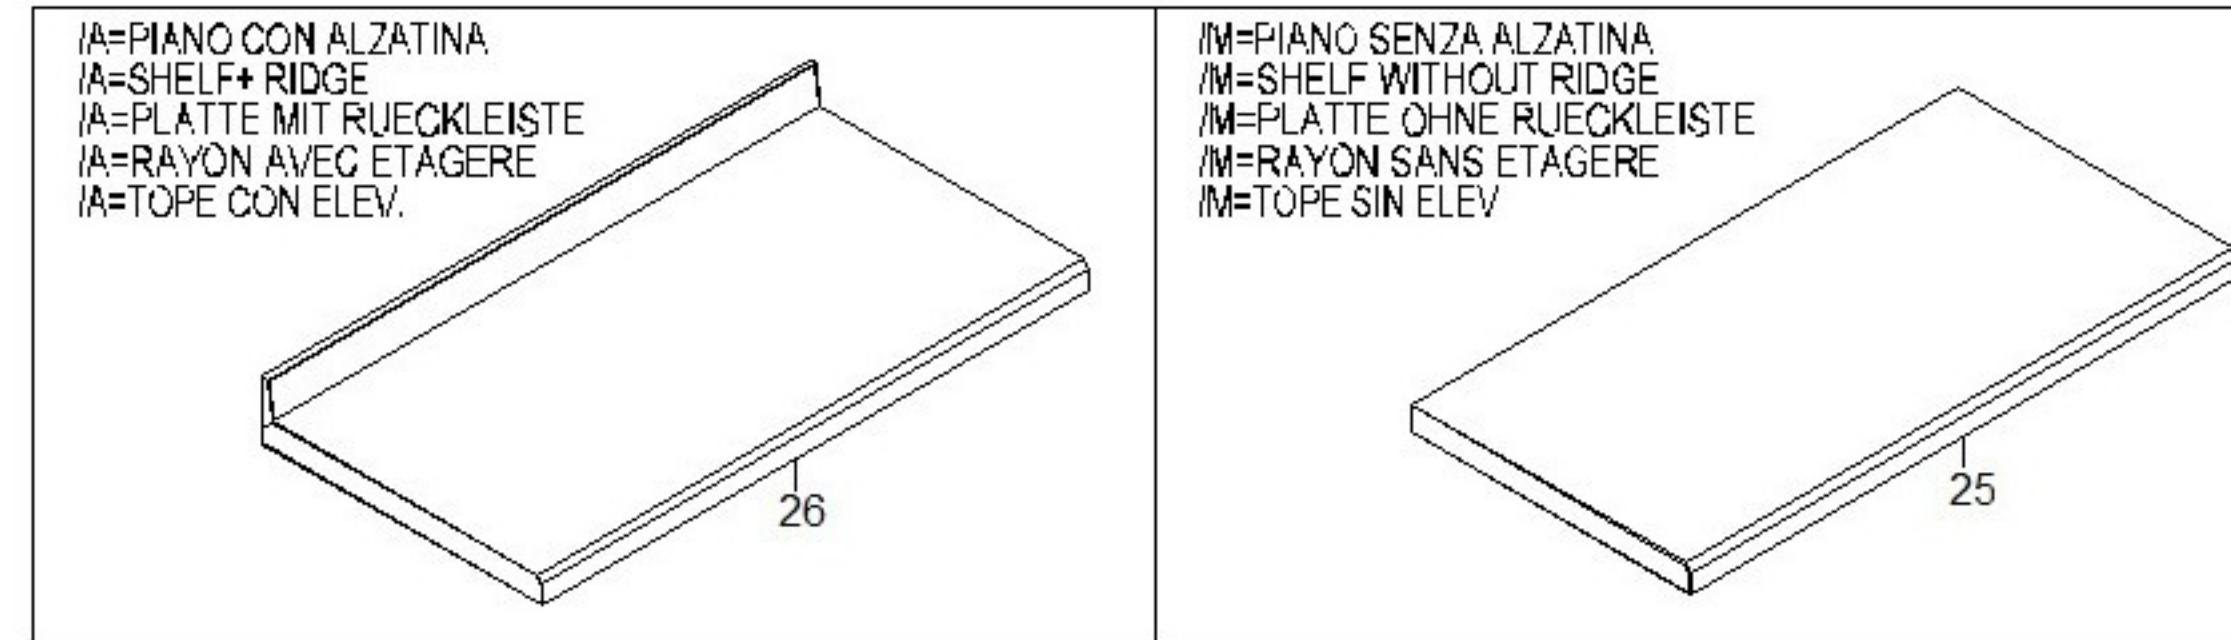

ANGELO PO - BASE REFRIGERATA TN It.433, 2 PORTINE+4 CASSETTI
 6TEB13M - 15-06-2008 » 14-05-2010

Modello Typ Model Modelle Modelo

		6TEA 6TEAA 6TEAM	6TEA2 6TEA2A 6TEA2M	6TEA11 6TEA11A 6TEA11M	6TEA13 6TEA13A 6TEA13M	6TEB 6TEBA 6TEBM	6TEB2 6TEB2A 6TEB2M	6TEB4 6TEB4A 6TEB4M	6TEB11 6TEB11A 6TEB11M	6TEB13 6TEB13A 6TEB13M	6TEC 6TECA 6TECM	6TEC2 6TEC2A 6TEC2M	6TEC4 6TEC4A 6TEC4M	6TEC11 6TEC11A 6TEC11M	6TEC22 6TEC22A 6TEC22M	6TEC13 6TEC13A 6TEC13M
Num.cassetti	1/2	1	1	1	1	1	1	1	1	1	1	1	1	1	1	1
Schublad	1/2SUP	-	1	-	-	-	1	2	-	-	-	1	2	-	-	-
Drawers	1/2INF	-	1	-	-	-	1	2	-	-	-	1	2	-	-	-
Tiroirs	1/3	-	-	1	3	-	-	-	1	3	-	-	-	1	2	3
Gabetas	2/3	-	-	1	-	-	-	-	1	-	-	-	-	1	2	-
Porte Türen Doors Portes Puertas		2	1	1	1	3	2	1	2	2	4	3	2	3	2	3