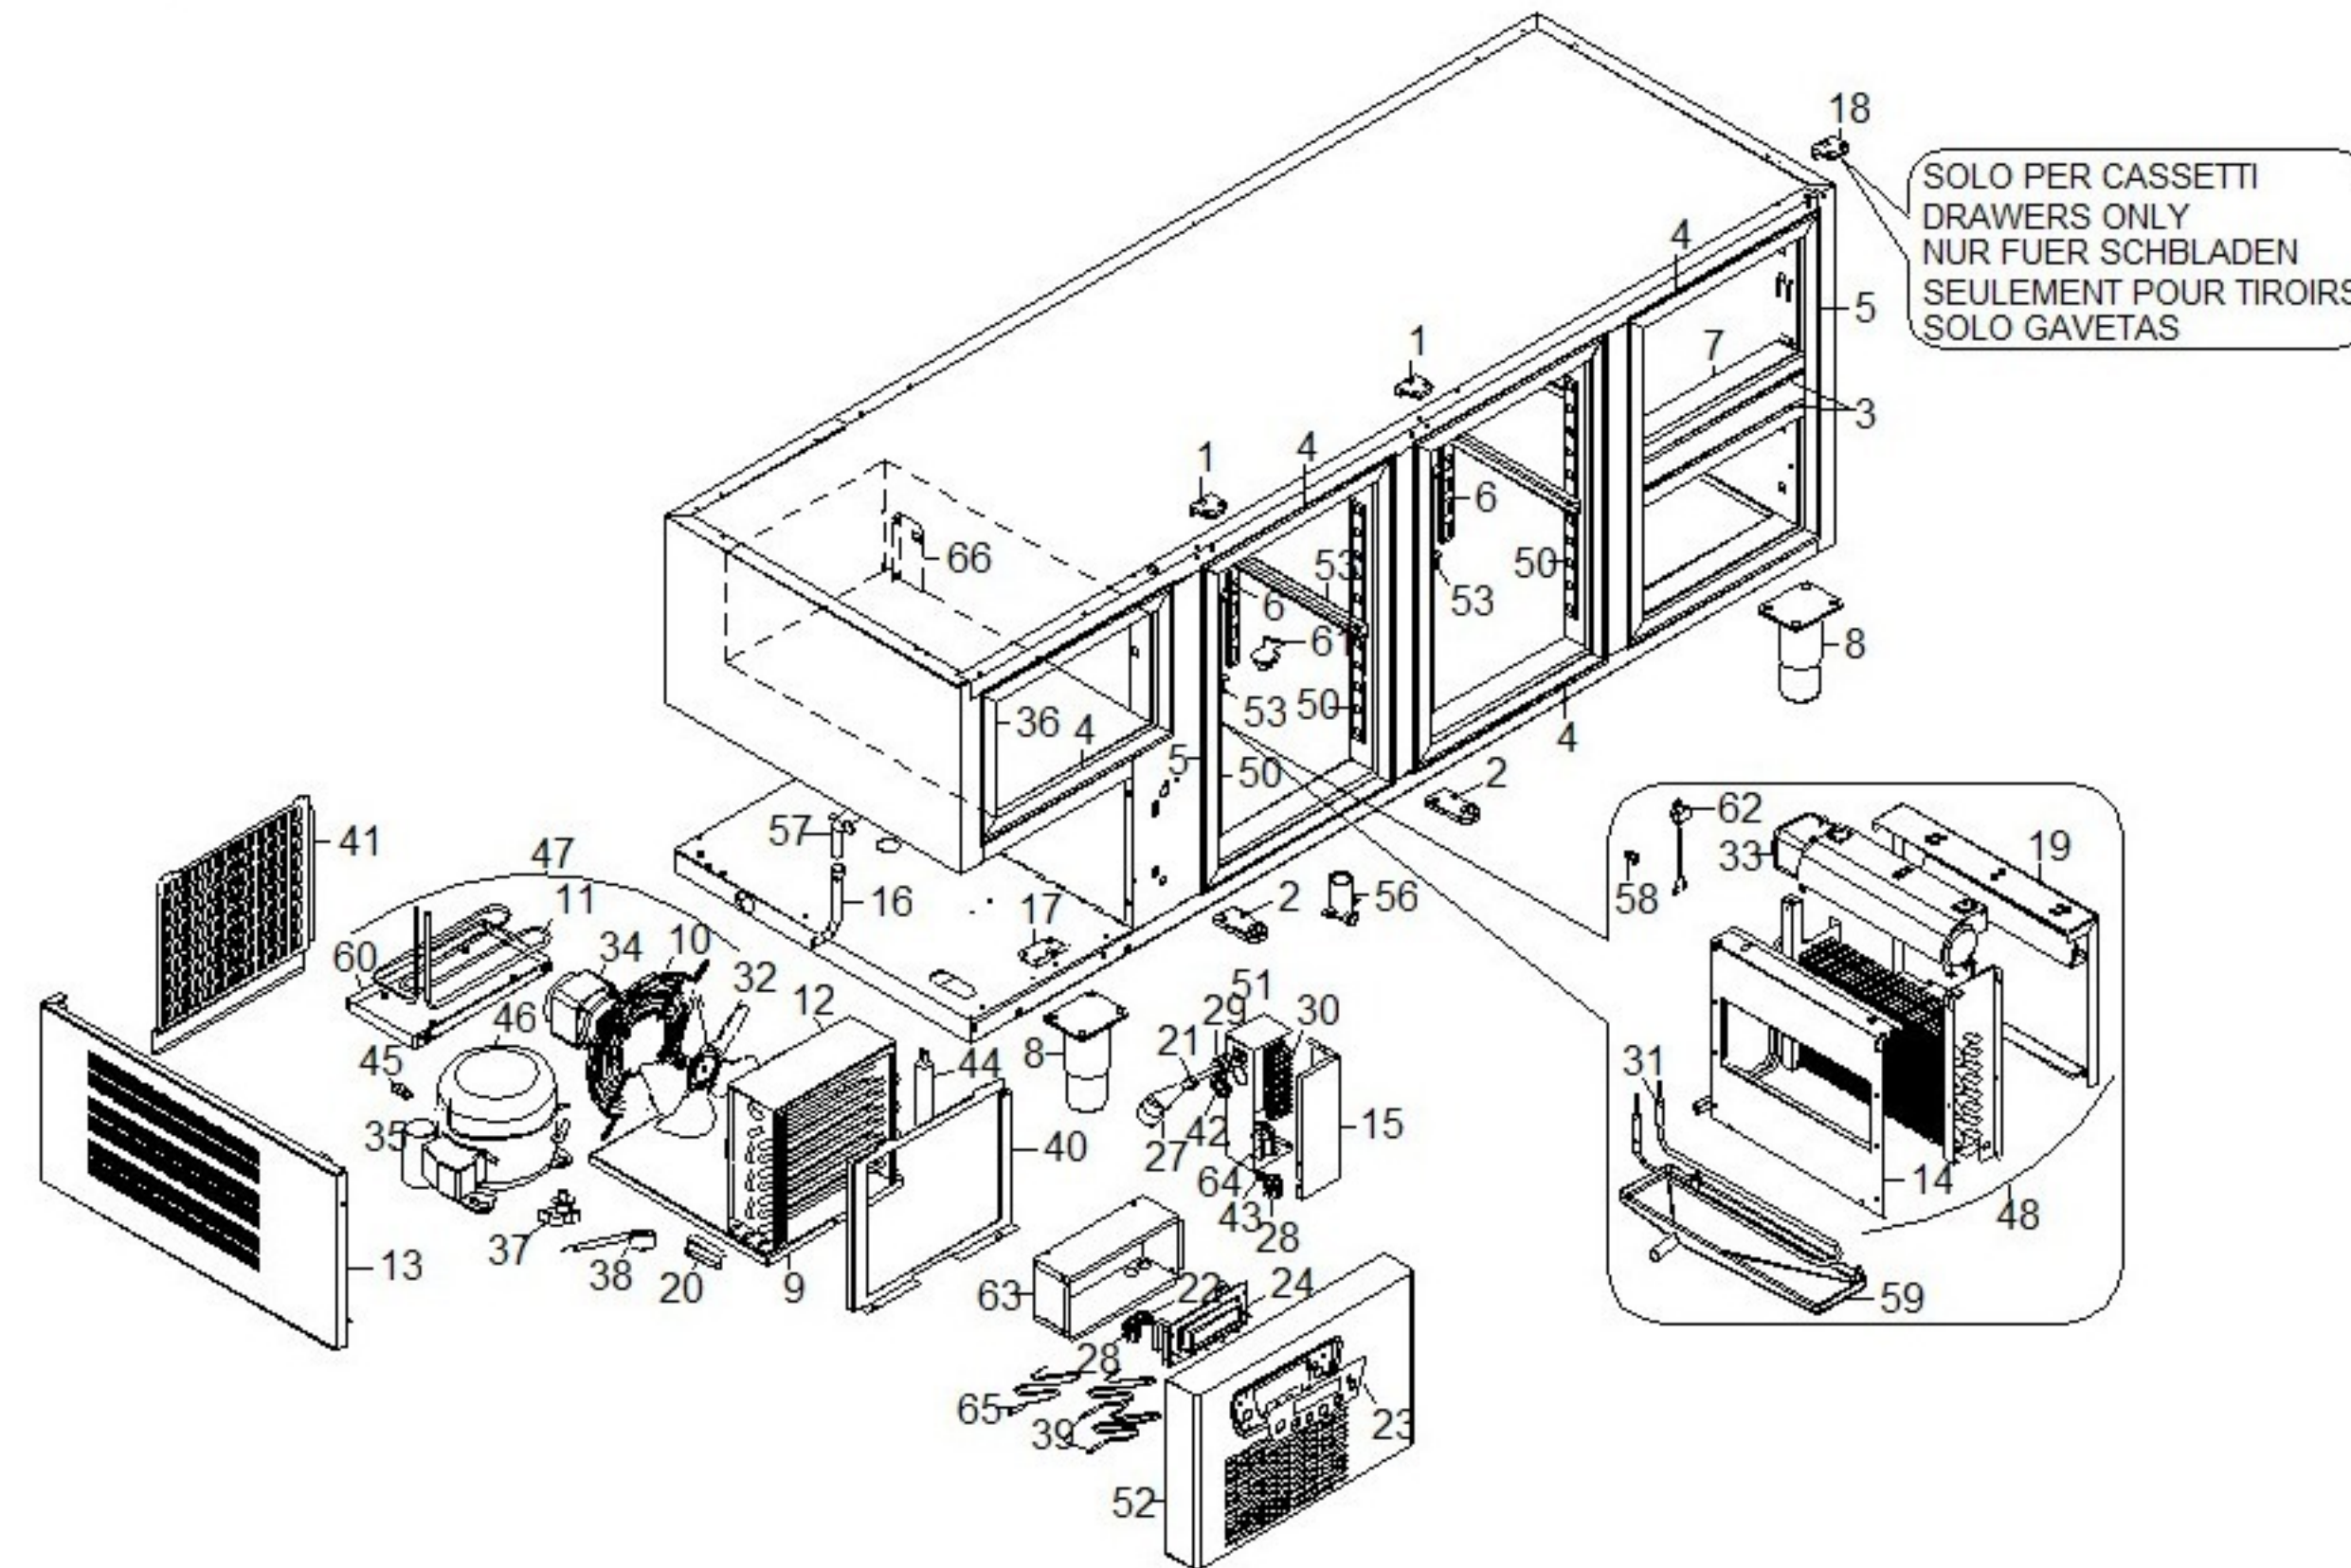

ANGELO PO - BASE REFRIGERATA TN It.433, 2 PORTINE+4 CASSETTI
 6TEB13M - 15-06-2008 » 14-05-2010

Modello Typ Model Modelle Modelo

		6TEA 6TEAA 6TEAM	6TEA2 6TEA2A 6TEA2M	6TEA11 6TEA11A 6TEA11M	6TEA13 6TEA13A 6TEA13M	6TEB 6TEBA 6TEBM	6TEB2 6TEB2A 6TEB2M	6TEB4 6TEB4A 6TEB4M	6TEB11 6TEB11A 6TEB11M	6TEB13 6TEB13A 6TEB13M	6TEC 6TECA 6TECM	6TEC2 6TEC2A 6TEC2M	6TEC4 6TEC4A 6TEC4M	6TEC11 6TEC11A 6TEC11M	6TEC22 6TEC22A 6TEC22M	6TEC13 6TEC13A 6TEC13M
Num.cassetti	1/2	1	1	1	1	1	1	1	1	1	1	1	1	1	1	1
Schublad	1/2SUP	-	1	-	-	-	1	2	-	-	-	1	2	-	-	-
Drawers	1/2INF	-	1	-	-	-	1	2	-	-	-	1	2	-	-	-
Tiroirs	1/3	-	-	1	3	-	-	-	1	3	-	-	-	1	2	3
Gabetas	2/3	-	-	1	-	-	-	-	1	-	-	-	-	1	2	-
Porte Türen Doors Portes Puertas		2	1	1	1	3	2	1	2	2	4	3	2	3	2	3